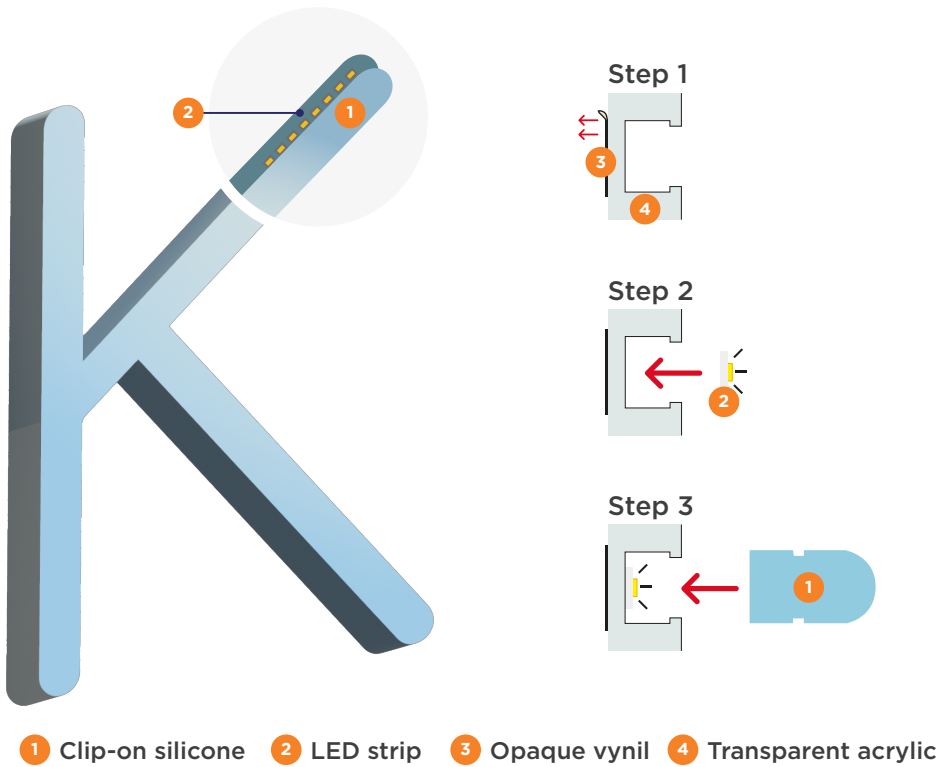

Trendy and original, K-Flex is a silicone-coated LED strip mounted on transparent acrylic.

OUR COMMITMENTS

17 colors available

21 day lead time from validation of technical drawings to delivery

Dismountable and repairable

Power consumption per LED (white): 0.1 Watt

Life span: 70% to 10,000 hours

LED color specified: No

Dimmable : Yes

Installation of replacement letters: Yes

TECHNICAL DRAWING

THE KALISIGN SPIRIT

Customized solutions with a wide choice of :